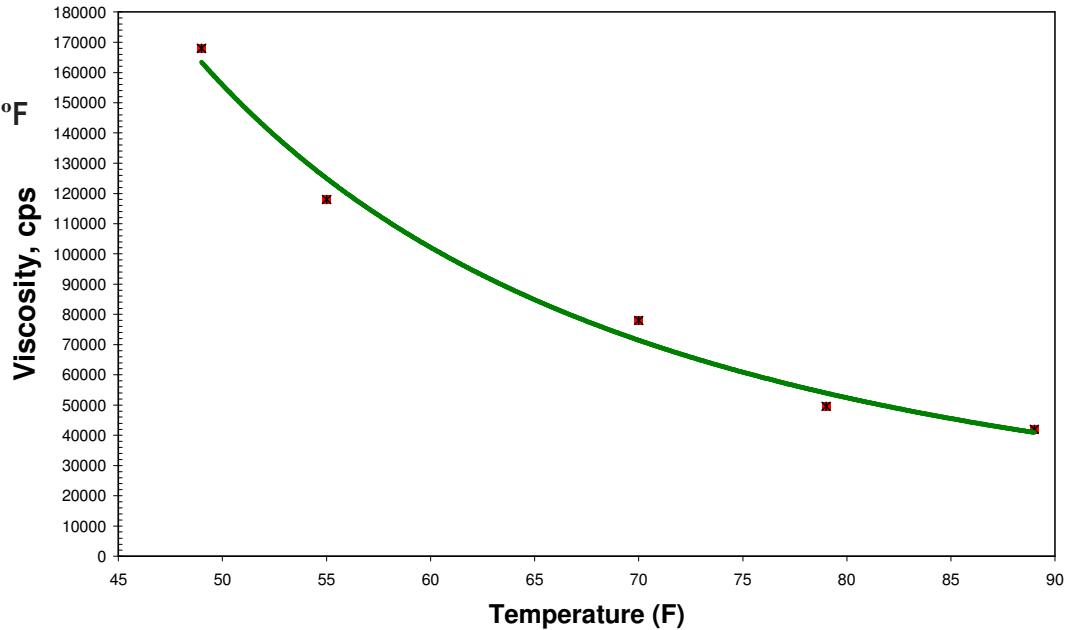

Color Wet White
Color Dry Clear
Viscosity 55,000 to
65,000 cps @ 77°F
Solids 48 to 50%
pH 9 to 10

R-416ABLG Viscosity vs Temperature

NOTE: It is the user's responsibility to evaluate and test suggested formulas to determine their suitability for the intended application.

IMPORTANT: Pacific Adhesives warrants that each of its products will be manufactured in accordance with Pacific Adhesives' specifications in effect on the date of manufacture. PACIFIC ADHESIVES MAKES NO OTHER WARRANTIES AND EXPRESSLY DISCLAIMS ANY WARRANTIES OF MERCHANTABILITY OR FITNESS FOR A PARTICULAR PURPOSE. It is the purchaser's responsibility to test and determine suitability of a product for the purchaser's intended use. If a product fails to meet this limited warranty, purchaser's sole and exclusive remedy is replacement of the product or, at Pacific's option, refund of the purchase price. PACIFIC ADHESIVES' ACCEPTANCE OF ANY ORDERS FOR THIS PRODUCT IS EXPRESSLY CONDITIONAL UPON PURCHASERS' ASSENT TO THE TERMS ON THE APPLICABLE PRODUCT DATA SHEET AND INVOICE.

PACIFIC ADHESIVES, INC

8670 23RD Ave.

Sacramento, CA 95826

Customer Service Center

1-800-352-0012

www.pacificadhesives.com